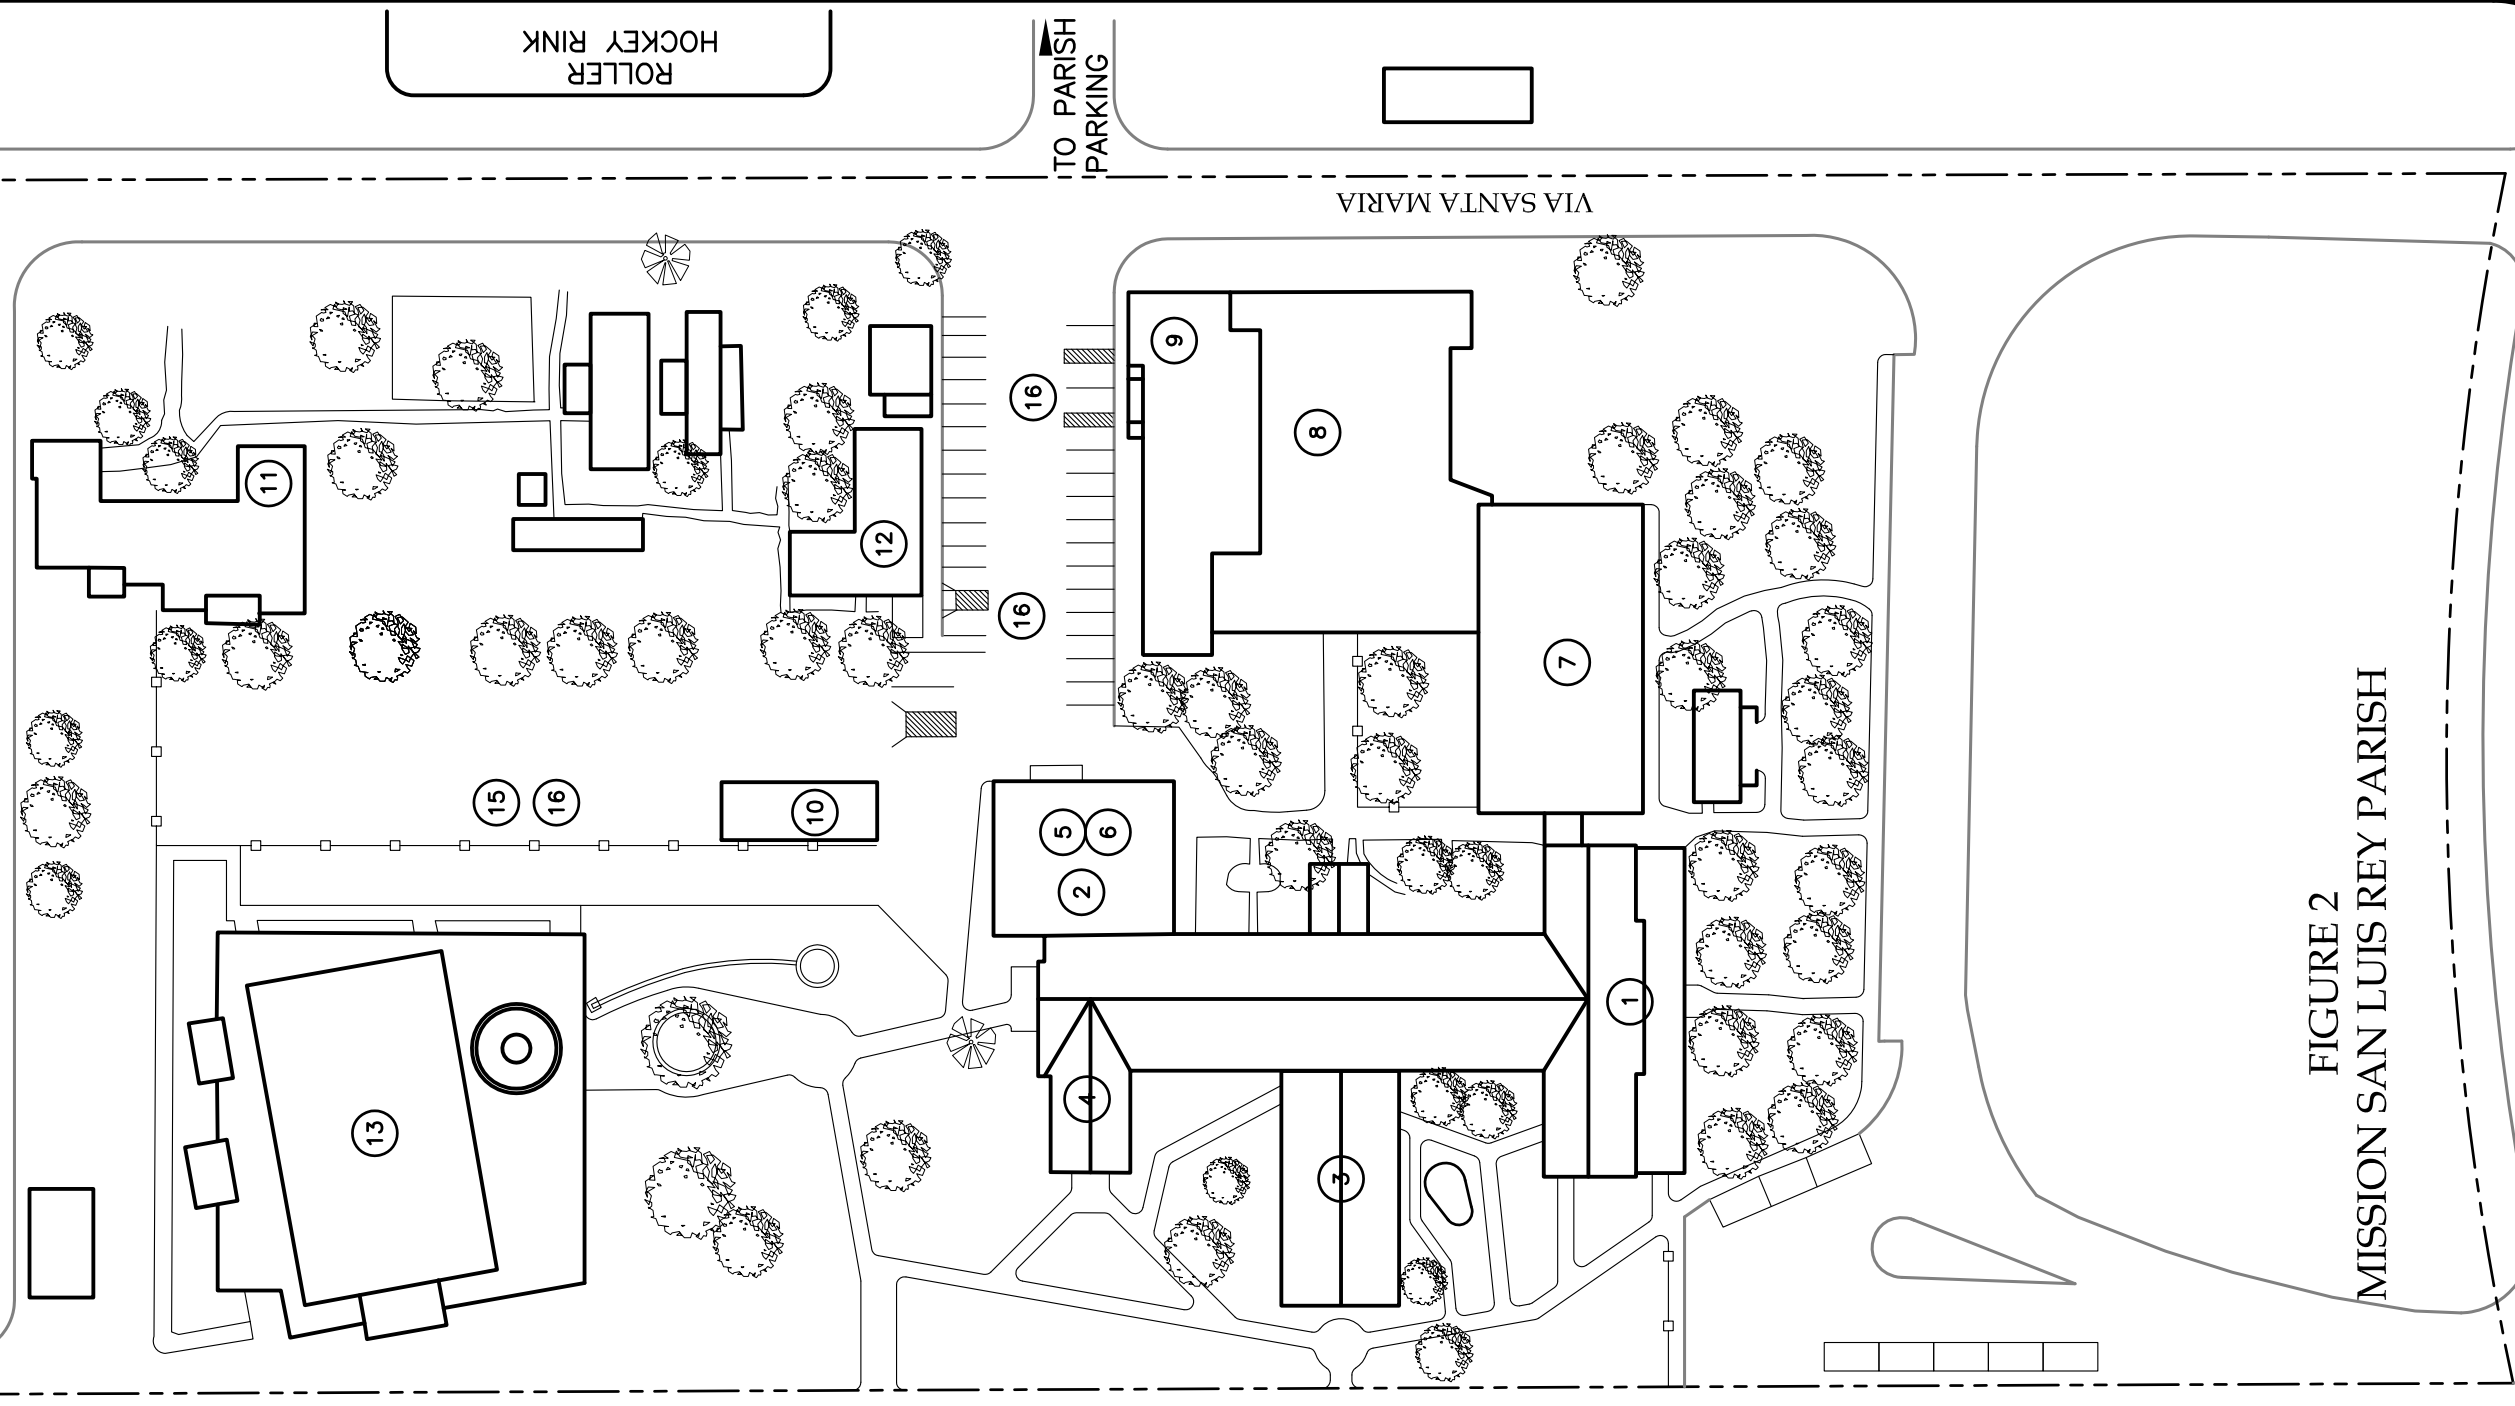

0 30 60 120
SCALE = 1" = 60'-0"

LEGEND

- ① OLD MISSION MONTESSORI SCHOOL
- ② PASTOR'S OFFICE
- ③ CHAPEL
- ④ PARISH OFFICES
- ⑤ "THE REY" DINING ROOM
- ⑥ KITCHEN
- ⑦ CASA DE AMPARO
- ⑧ MARTIN McKEON CENTER
- ⑨ KNIGHTS OF COLUMBUS
- ⑩ MAINTENANCE
- ⑪ OMMS PRESCHOOL
- ⑫ SOCIAL CONCERNS
- ⑬ SERRA CENTER AND GARDEN
- ⑭ PARISH PROPERTY ENTRANCE
- ⑮ PARISH PARKING
- ⑯ HANDICAP PARKING

FIGURE 2
MISSION SAN LUIS REY PARISH

MISSION AVE.